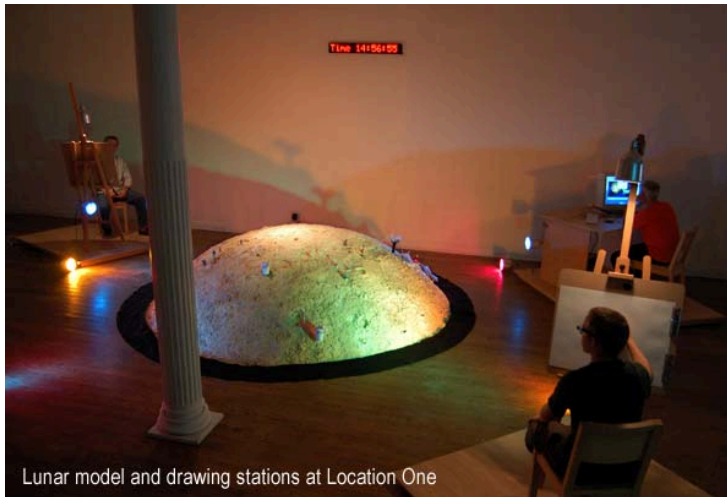

176 online (174 anonymous users)

[Brad Amanda](#)

Archives

+ September 2007

Moonage Art Dreams

Lunar model and drawing stations at Location One

Before a scarcity of real estate—or similar physical limitations—in the 'first life' began driving artists to explore the possibilities of Second Life, humankind had long projected its spatial fantasies onto the moon. With this bit of history in mind, the collaborative duo of [Nora Ligorano and Marshall Reese](#) are staging [Crater New York: A Lunar Drawing Contest](#) at Manhattan's Location One gallery, now through September 26th. Taking its title from the career-making show of emerging artists 'Greater New York,' the event is a drawing contest in which artists and non-artists alike are invited to sketch a model installation of the moon by hand or using illustration software. Entries will be hung in the gallery for the duration of the project and be judged by an as-yet unannounced panel of 'artists, critics, real estate developers, and celebrities.' Winning representations of the heavenly body will be announced on the final day of the exhibition, and the artists behind them will receive a deed to a plot of land on the lunar surface. Thirteen drawing challenges—corresponding to the 13 annual lunar cycles—will be held while the project is on view, and in acknowledgment of the new territory inspiring fantasies of uncharted space, each of the proceedings and the work created will be simultaneously on view in Second Life at Richard Minsky's SLART gallery.